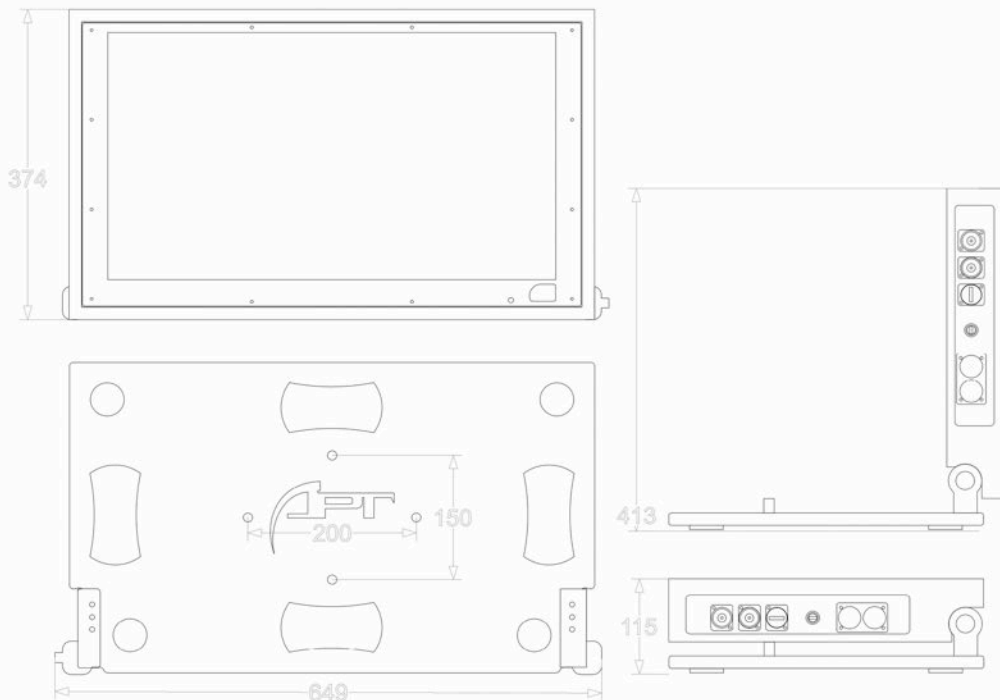

Trade Descriptions Act

Due to Apt-GB policy of continuing improvement, we reserve the right to alter the specification with out prior notice. Every Apt-GB product is built to the highest manufacturing standards and rigorously tested to ensure that it meets the performance criteria specified in the design.