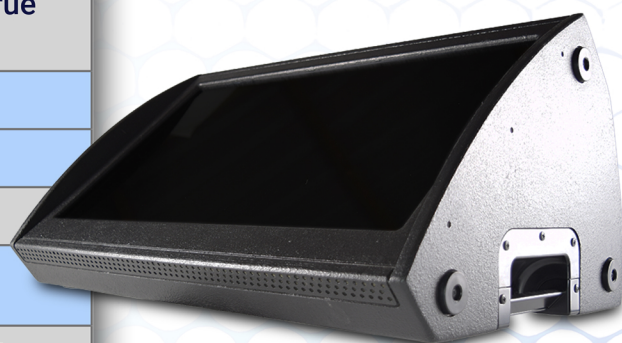

TCM 32

Maximum Resolution	Full HD 192, 1080 @ 75hz Also Available: Upgraded 4K option with 12G SDI
Aspect Ratio	16:09
Screen Size	32"
Connectors	1x BNC (SDI Input) 1x BNC (SDI Loop Input) 1x HDMI PowerCON True Top (Input & Output)
Power	1 00v – 260v AC 50-60Hz 1 A 1A total Run (16A link in PowerCON True Top)
Size Flat (HWD)	177, 380, 234 (mm)
Weight	10kg
Construction	15mm Birch Plywood
Brightness	250cd/m2
Finish	Hard wearing black stain and pro paint (Custom colours are available)
Screen Protection	4mm Clear acrylic screen protector
Colour Support	16.7 Million
Contrast	700:1
Viewing Angle	150° Horizontal 150° Vertical