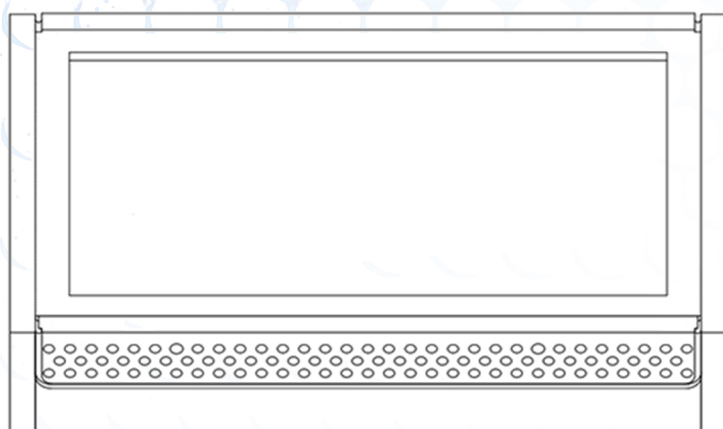

TCM 32

Maximum Resolution	Full HD 192, 1080 @ 75hz Also Available: Upgraded 4K option with 12G SDI
Aspect Ratio	16:09
Screen Size	32"
Connectors	1x BNC (SDI Input) 1x BNC (SDI Loop Input) 1x HDMI PowerCON True Top (Input & Output)
Power	1 00v – 260v AC 50-60Hz 1 A 1A total Run (16A link in PowerCON True Top)
Size Flat (HWD)	177, 380, 234 (mm)
Weight	10kg
Construction	15mm Birch Plywood
Brightness	250cd/m2
Finish	Hard wearing black stain and pro paint (Custom colours are available)
Screen Protection	4mm Clear acrylic screen protector
Colour Support	16.7 Million
Contrast	700:1
Viewing Angle	150° Horizontal 150° Vertical