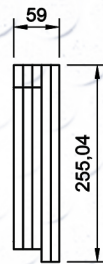

SA29

Maximum Resolution	1920x540 @ 60hz
Aspect Ratio	3:6.1
Screen Size	29"
Connectors	1x BNC (SDI Input) 1x BNC (SDI Loop Input) 1x HDMI PowerCON True Top (Input & Output)
Size Flat (HWD)	255 X 750 x 59 mm
Weight	6KG
Construction	12mm Birch Plywood Carbon Fibre Legs & Back plates
Brightness	700 cd/m ² (Typ.)
Contrast Ratio	1200:1 (Typ.)
Finish	Hard wearing black stain and pro paint (Custom colours are available)
Screen Protection	4mm Clear acrylic screen protector
Colour Support	16.7 Million
Viewing Angle	90°